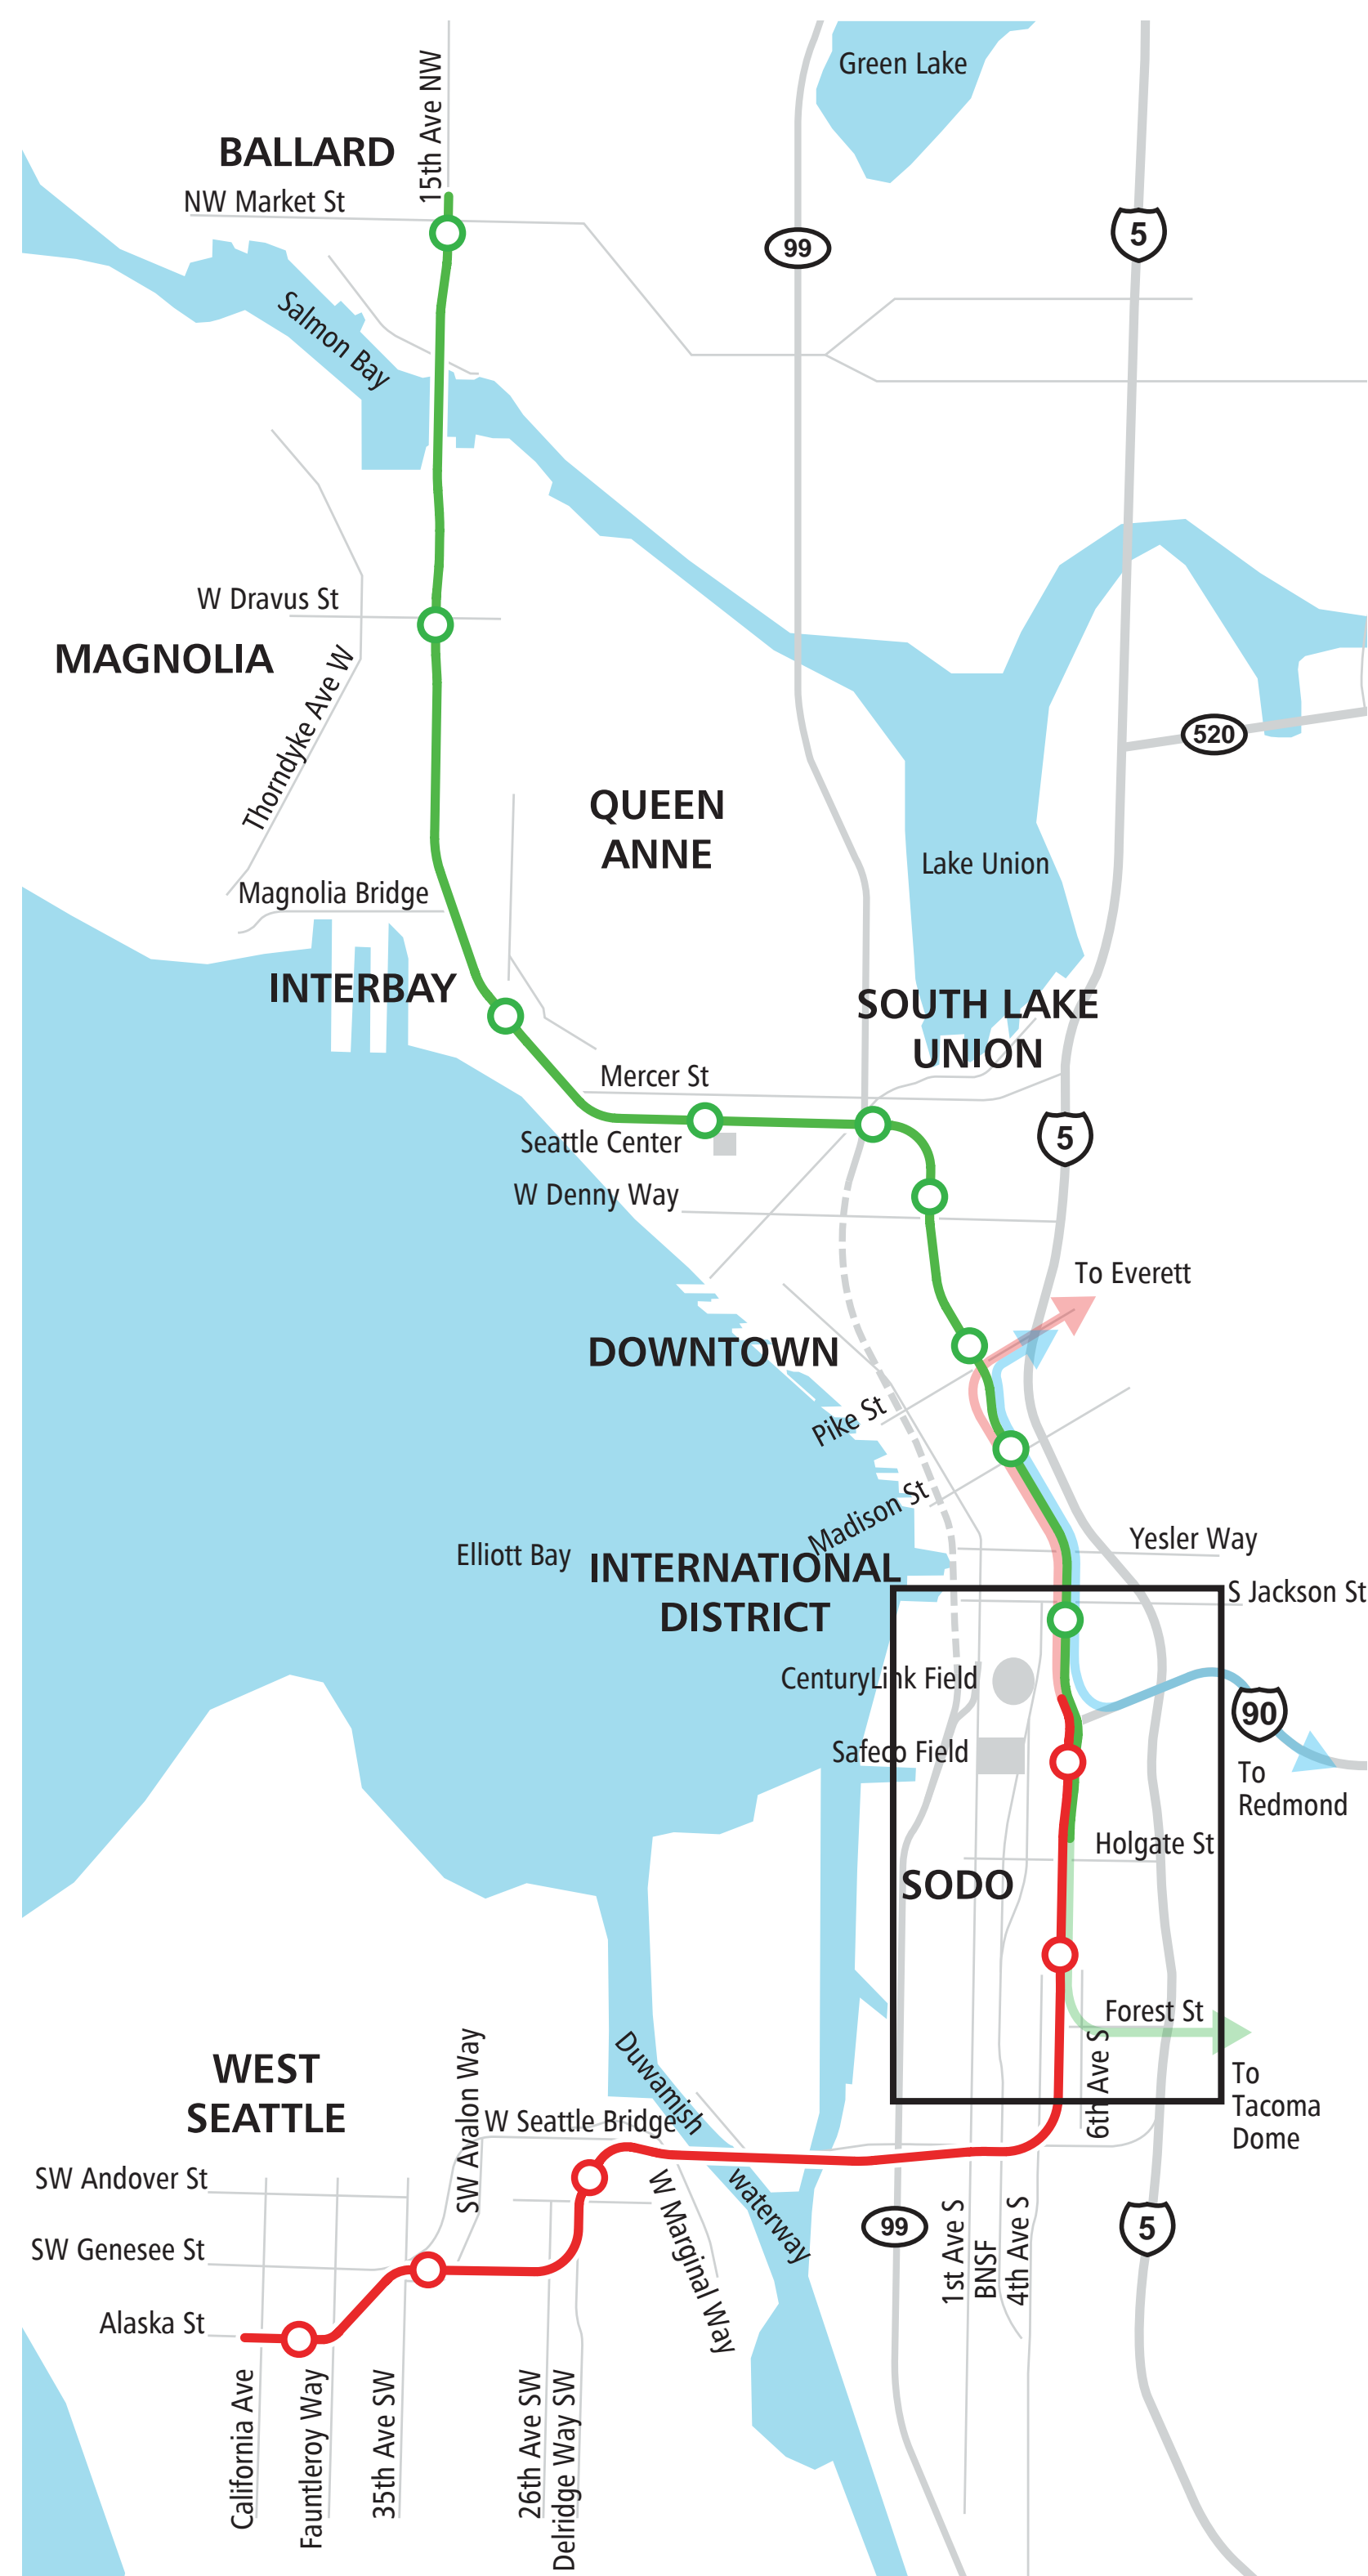

West Seattle and Ballard

Link Extensions

November 2019

Draft EIS alternatives - SODO segment

KEY MAP

- █ / ○ West Seattle extension/Station area
- █ / ○ Ballard extension/Station area

DRAFT EIS ALTERNATIVES

- █ PREFERRED ALTERNATIVES
- █ OTHER DRAFT EIS ALTERNATIVES

ROUTE AND STATION PROFILES

- ELEVATED
- AT-GRADE
- TUNNEL
- TUNNEL PORTAL
- STREET OVERPASS