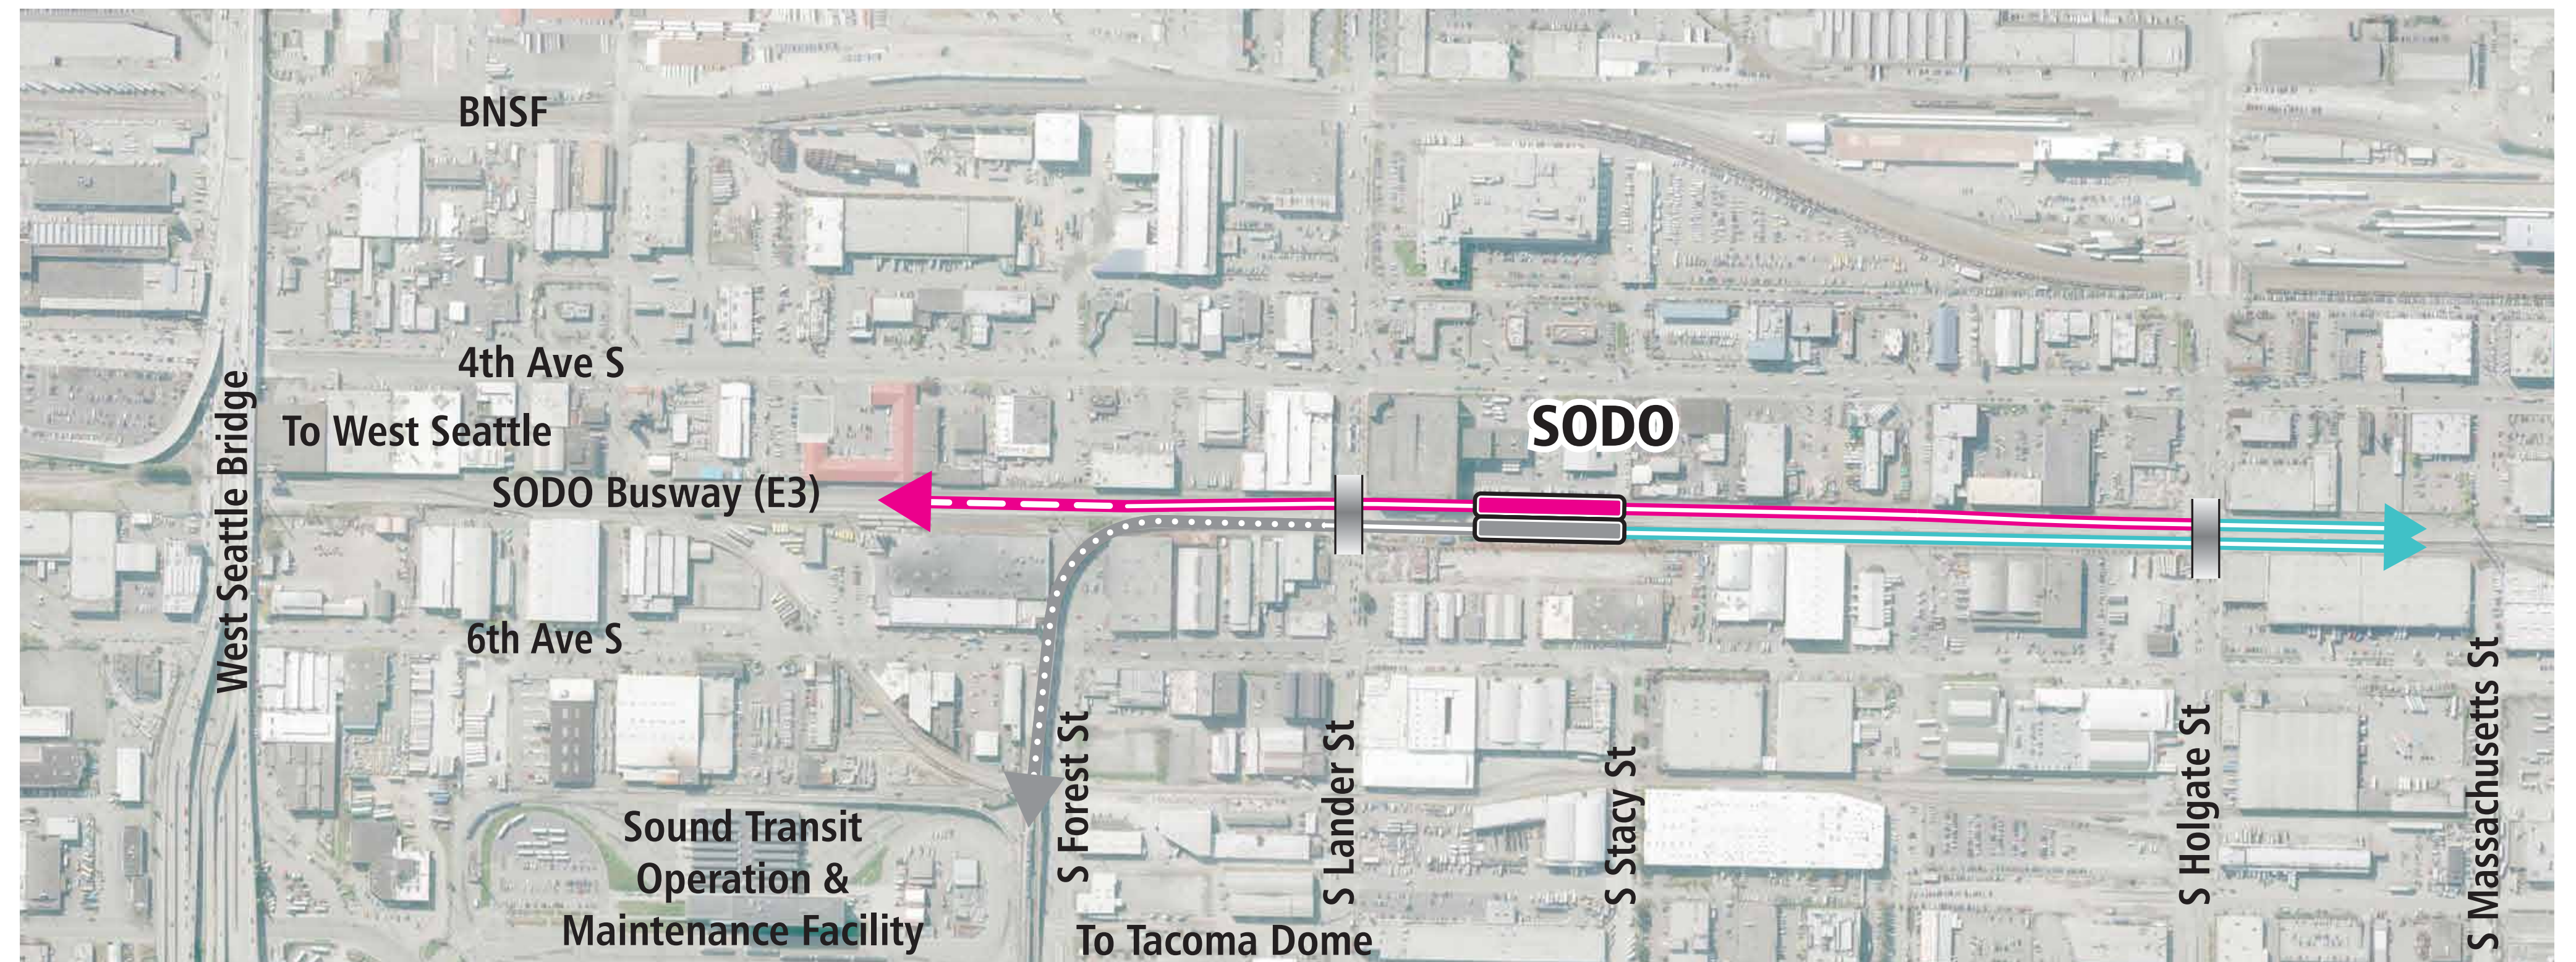

West Seattle and Ballard

Link Extensions

November 2019

Draft EIS alternatives - SODO segment

KEY MAP

- █ / ○ West Seattle extension/Station area
- █ / ○ Ballard extension/Station area

DRAFT EIS ALTERNATIVES

- █ PREFERRED ALTERNATIVES
- █ OTHER DRAFT EIS ALTERNATIVES

ROUTE AND STATION PROFILES

- ELEVATED
- AT-GRADE
- TUNNEL
- TUNNEL PORTAL
- STREET OVERPASS