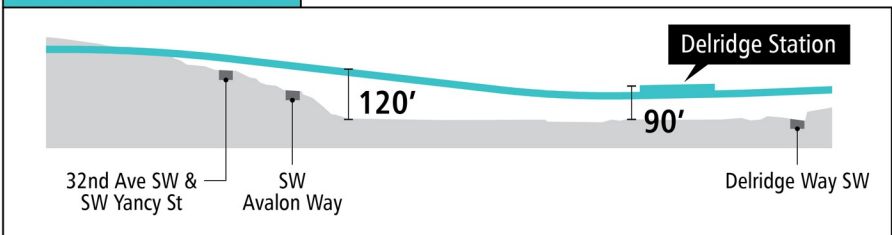

Other Build Alternatives

Andover Street Station Lower Height Alternative (DEL-6)