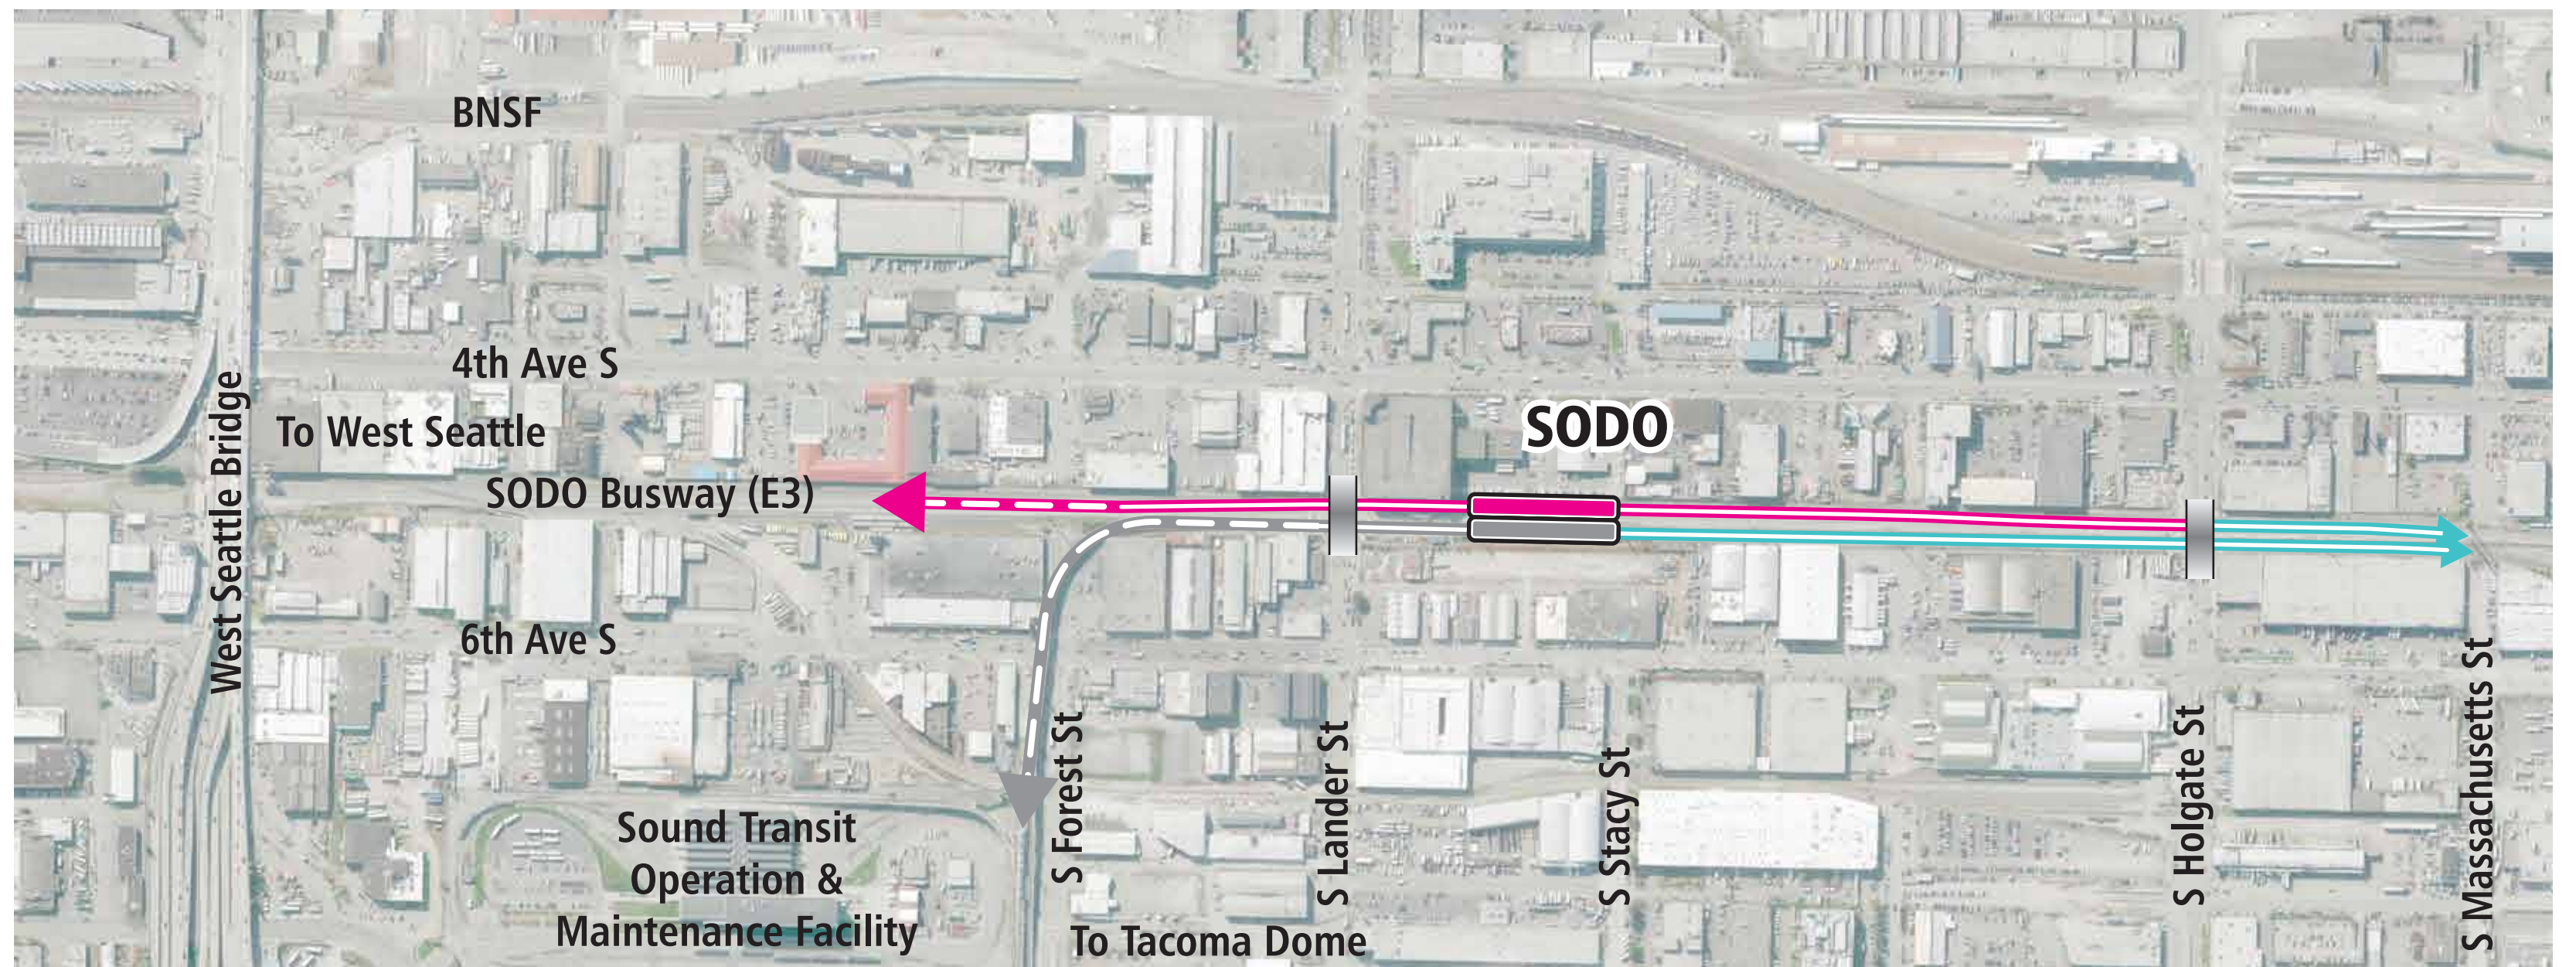

# West Seattle and Ballard

Link Extensions

## Draft EIS alternatives - SODO segment

### KEY MAP

- Red line with circle: West Seattle extension/Station area
- Green line with circle: Ballard extension/Station area

### ROUTE AND STATION PROFILES

- ELEVATED: [Symbol]
- AT-GRADE: [Symbol]
- TUNNEL: [Symbol]
- TUNNEL PORTAL: [Symbol]
- STREET OVERPASS: [Symbol]