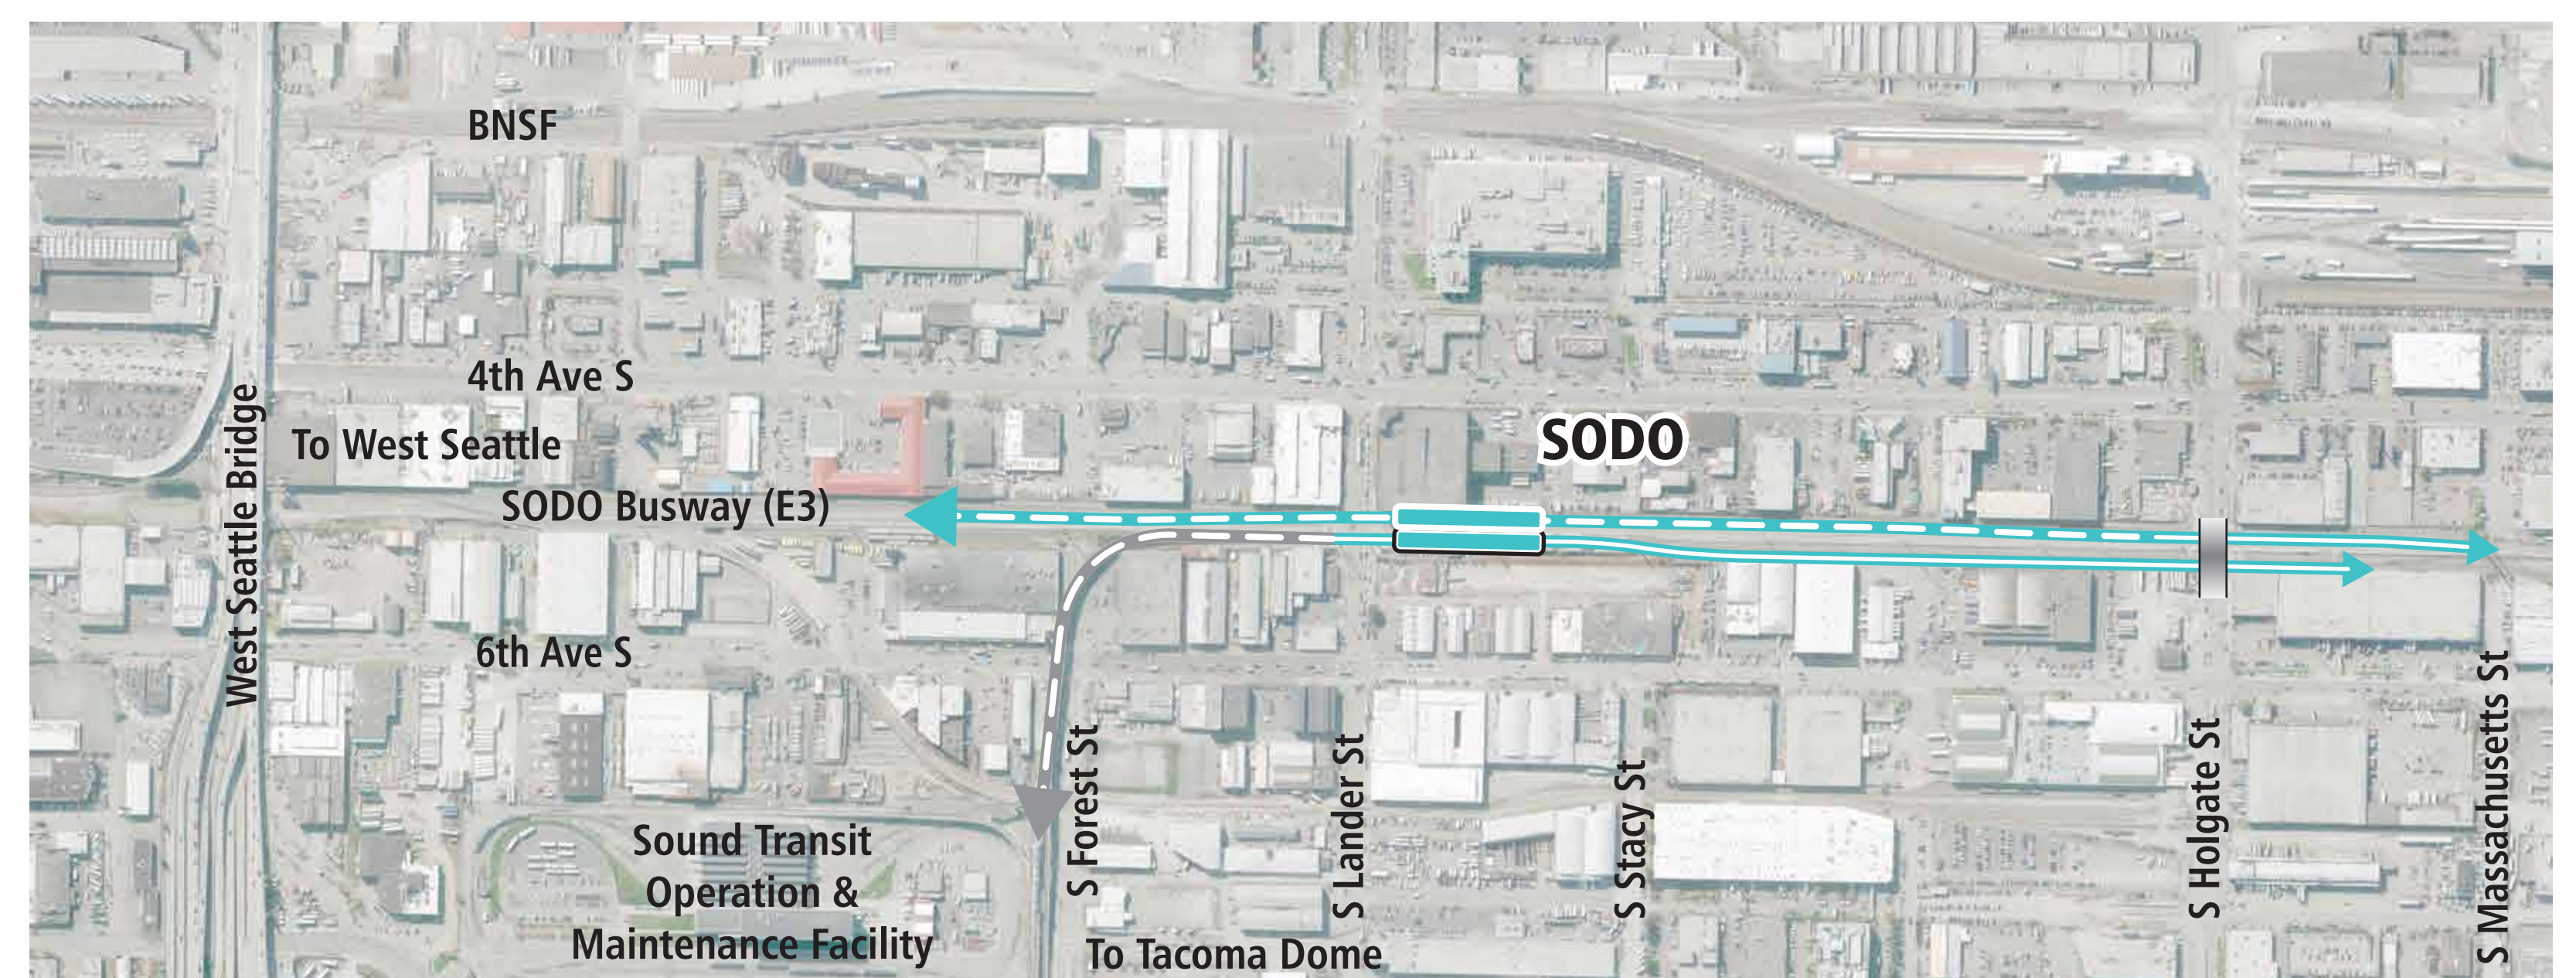

# West Seattle and Ballard

Link Extensions

## Draft EIS alternatives - SODO segment

### KEY MAP

- Red line with circle: West Seattle extension/Station area
- Green line with circle: Ballard extension/Station area

### ROUTE AND STATION PROFILES

- ELEVATED: [Symbol]
- AT-GRADE: [Symbol]
- TUNNEL: [Symbol]
- TUNNEL PORTAL: [Symbol]
- STREET OVERPASS: [Symbol]